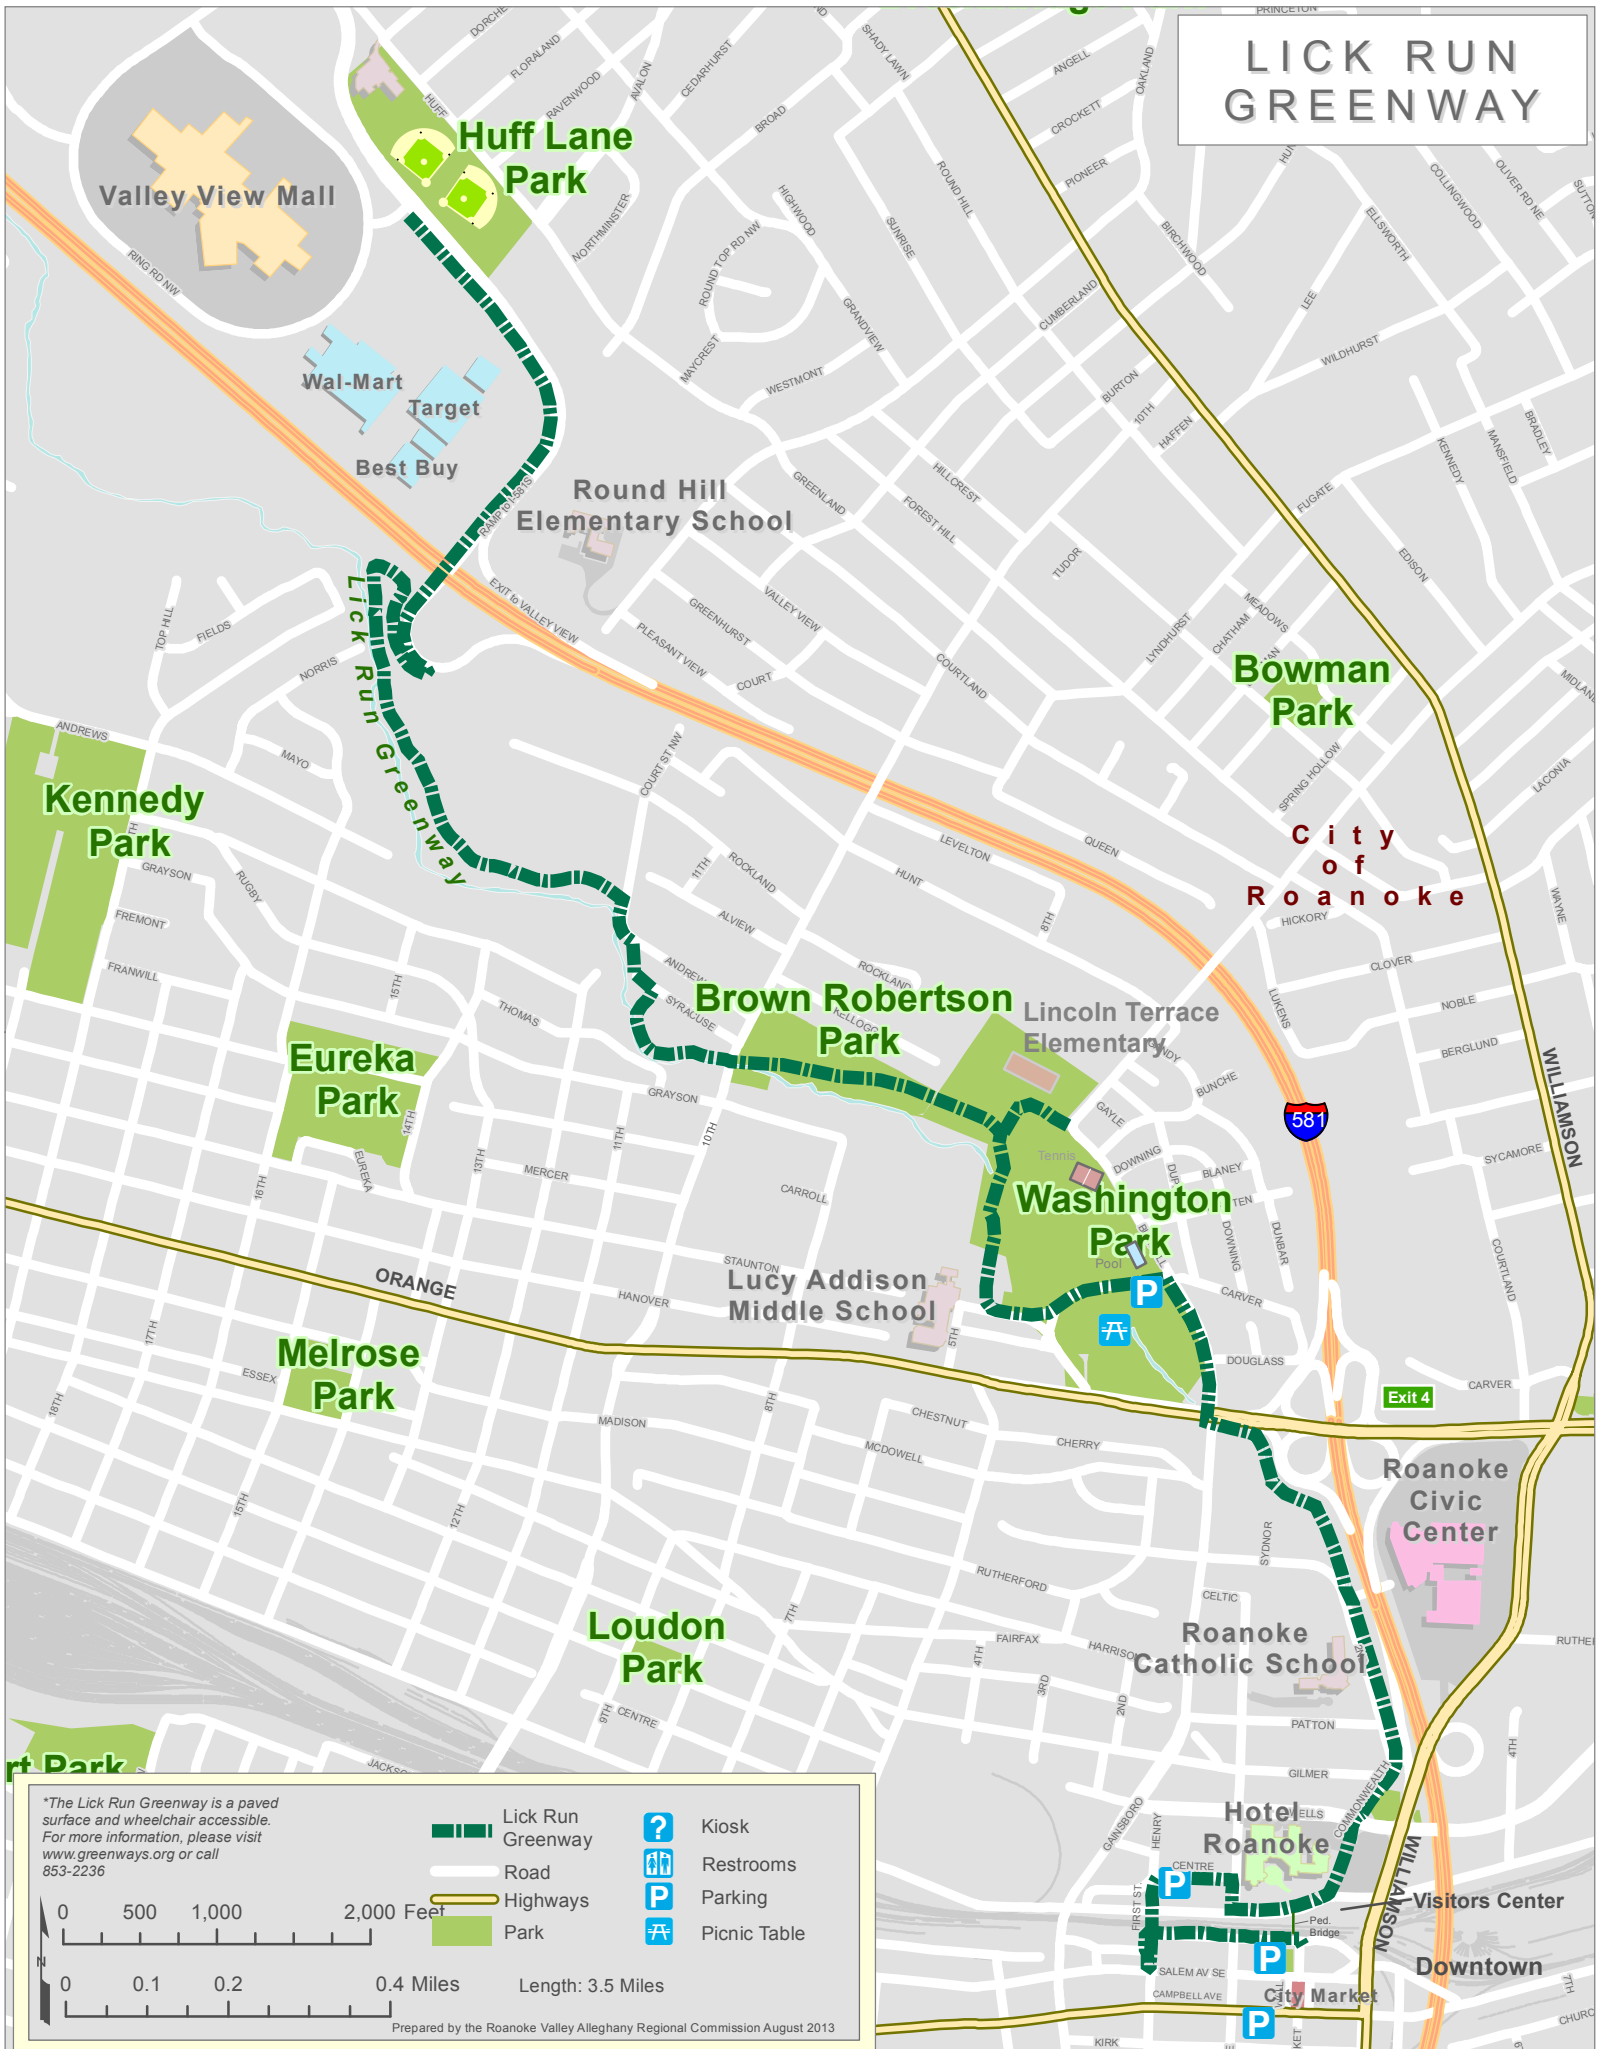

LICK RUN GREENWAY

*The Lick Run Greenway is a paved surface and wheelchair accessible. For more information, please visit www.greenways.org or call 853-2236

- Lick Run Greenway
- Road
- Highways
- Park
- Kiosk
- Restrooms
- Parking
- Picnic Table

Length: 3.5 Miles

Prepared by the Roanoke Valley Alleghany Regional Commission August 2013